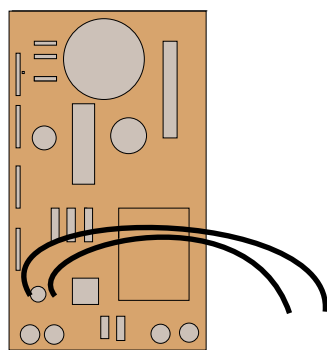

WATER DETECTION SYSTEM

Modular design

MODEL 3239, 3839, 341

Solenoid valve

Circuits board

Enclosure

GIVE Systems Inc

<http://www.aqua-stop.com>