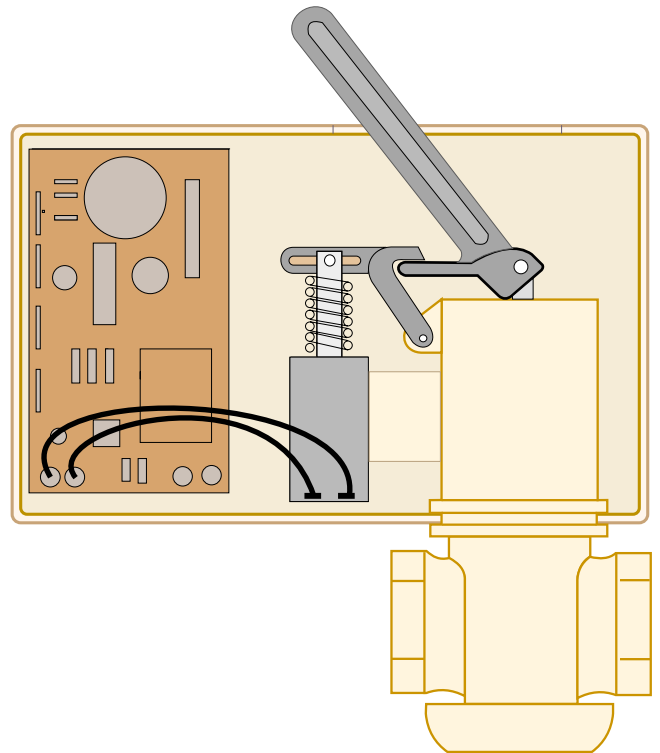

WATER DETECTION SYSTEM

Modular design

MODEL 3239, 3839, 341

Solenoid valve

Circuits board

Enclosure

GIVE Systems Inc

<http://www.aqua-stop.com>