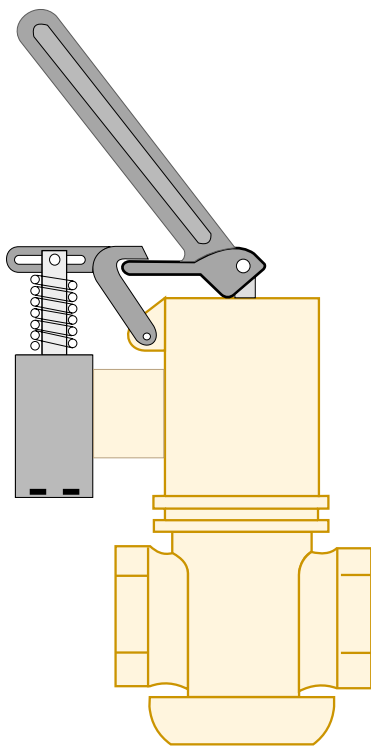

WATER DETECTION SYSTEM

Modular design

MODEL 3239, 3839, 341

Solenoid valve

Circuits board

Enclosure

GIVE Systems Inc

<http://www.aqua-stop.com>