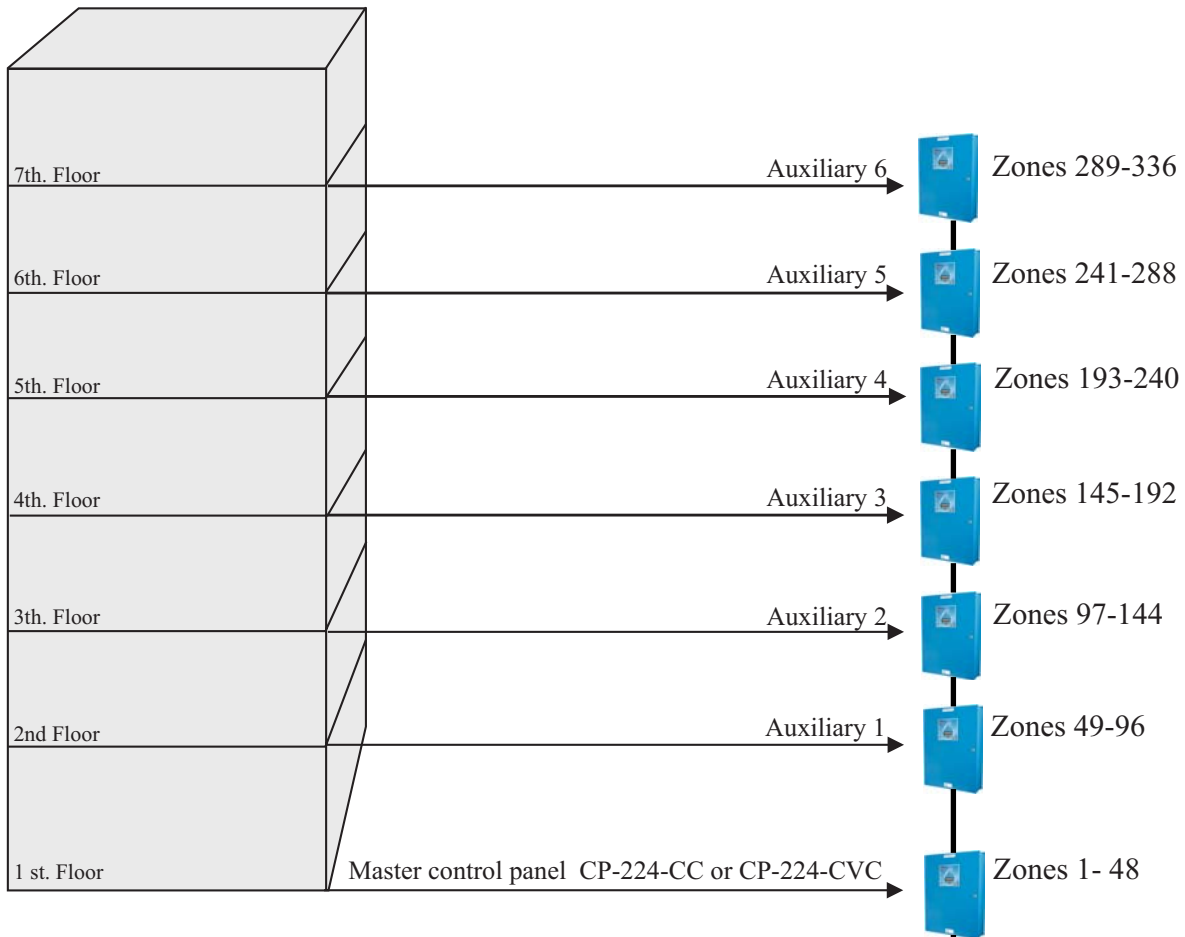

Multi Zone Supervision

7 floors, 48 zones per floor.

Flexible detector (model DF1)

Solid detector (model DS2)