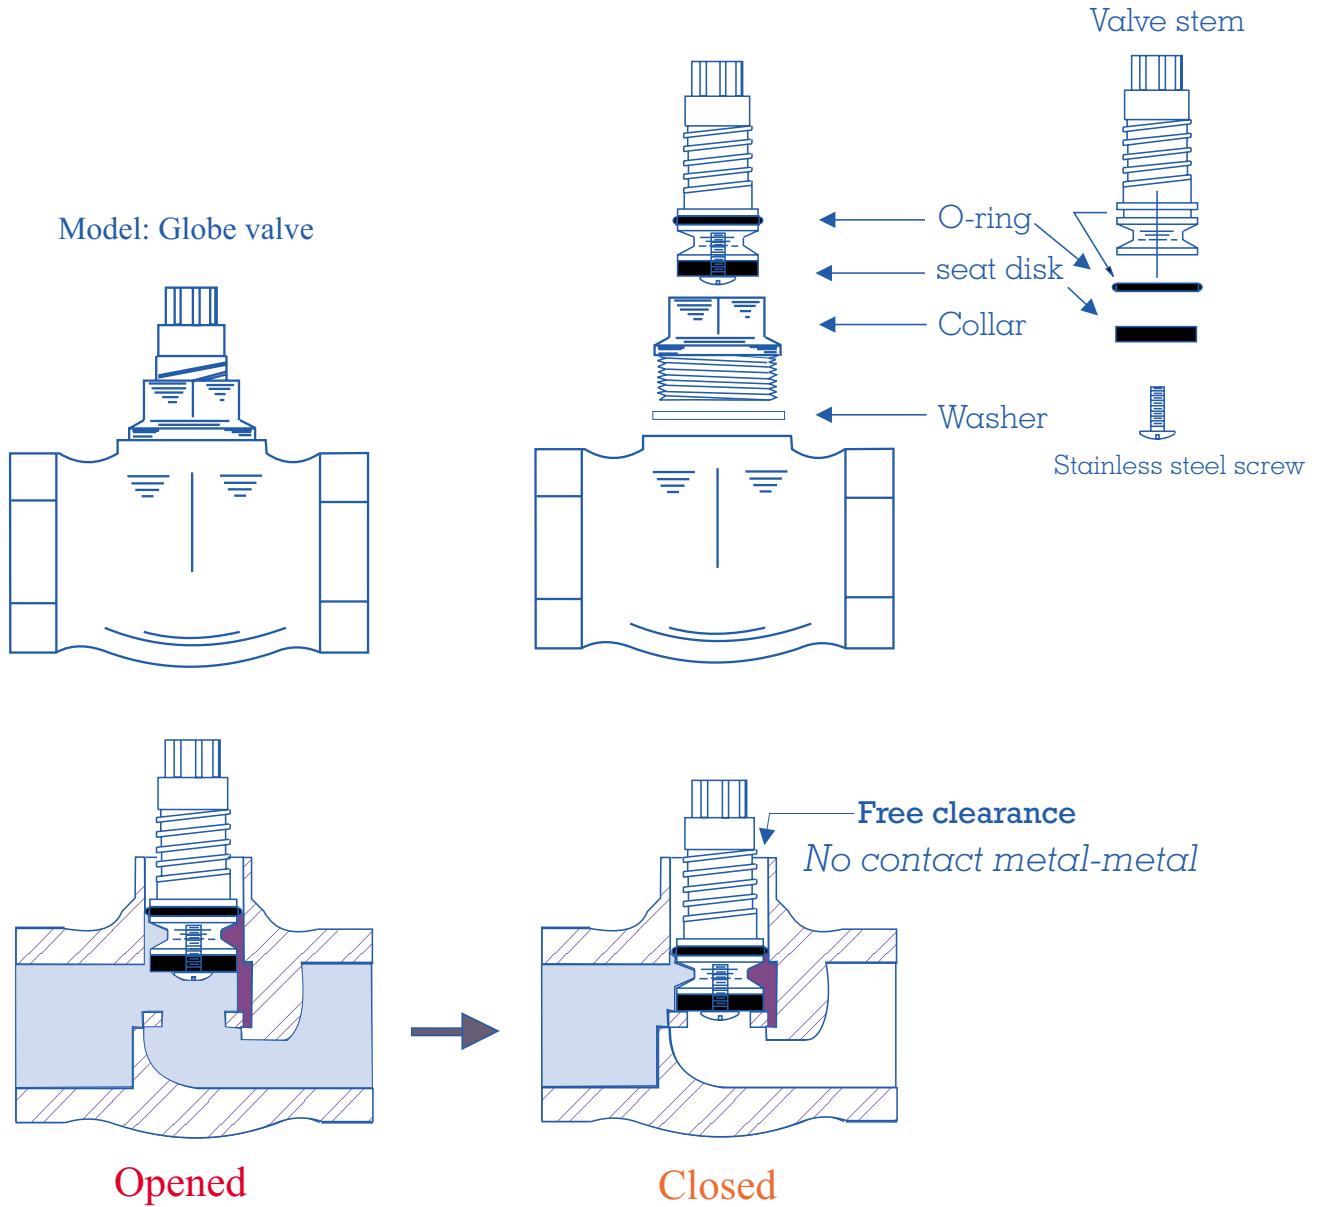

WATER DETECTION SYSTEM

Valve components

MODEL 3239, 3839, 341

GIVE Systems Inc

<http://www.aqua-stop.com>